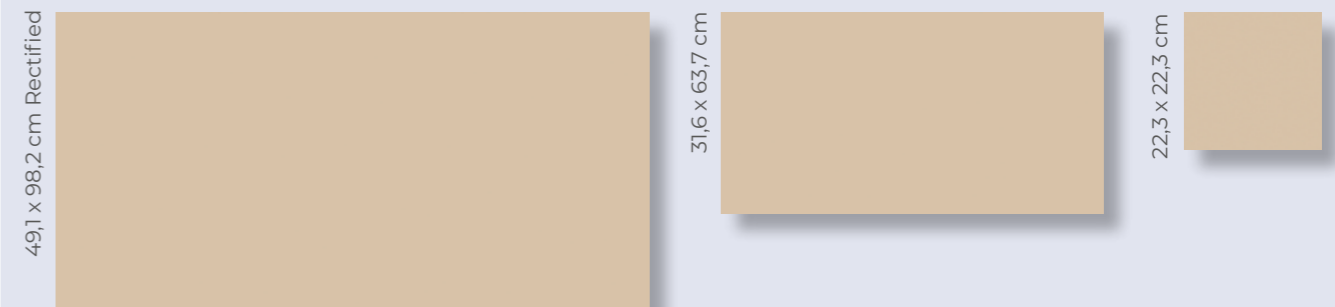

BLUE

3 different sizes available:

SKY

3 different sizes available:

PINK

3 different sizes availables:

VIOLET

3 different sizes availables:

BEIGE

3 different sizes available:

MOKA

3 different sizes available:

BLACK

3 different sizes available:

WHITE

3 different sizes available: