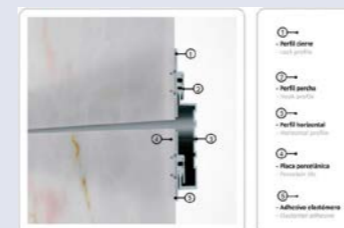

DISPONIBLE DISTINTOS SISTEMAS DE MECANIZADO / AVAILABLE IN DIFFERENT CLADDING SYSTEMS

GRAPA
CLIPS

GRAPA OCULTA
HIDDEN CLIPS

GRAPA VISIBLE
VISIBLE CLIPS

CERACASA
C E R A M I C A

SERIE CROMA

www.ceracasa.com

CERACASA reserves the right to delete and amend, either totally or partially, any of the models, colours, sizes, references and other technical specifications contained in this catalogue. The colours shown in this catalogue are purely indicative and may differ from the original piece. Price codes, sizes and references should be verified for possible typographic errors.