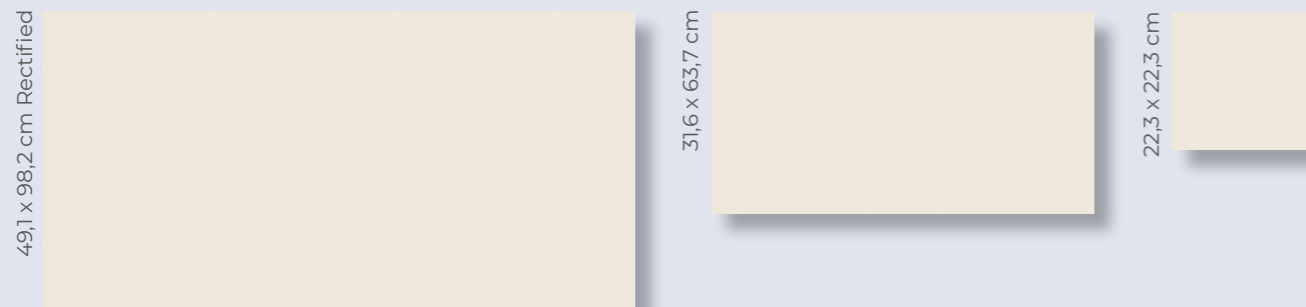

3 different sizes available: