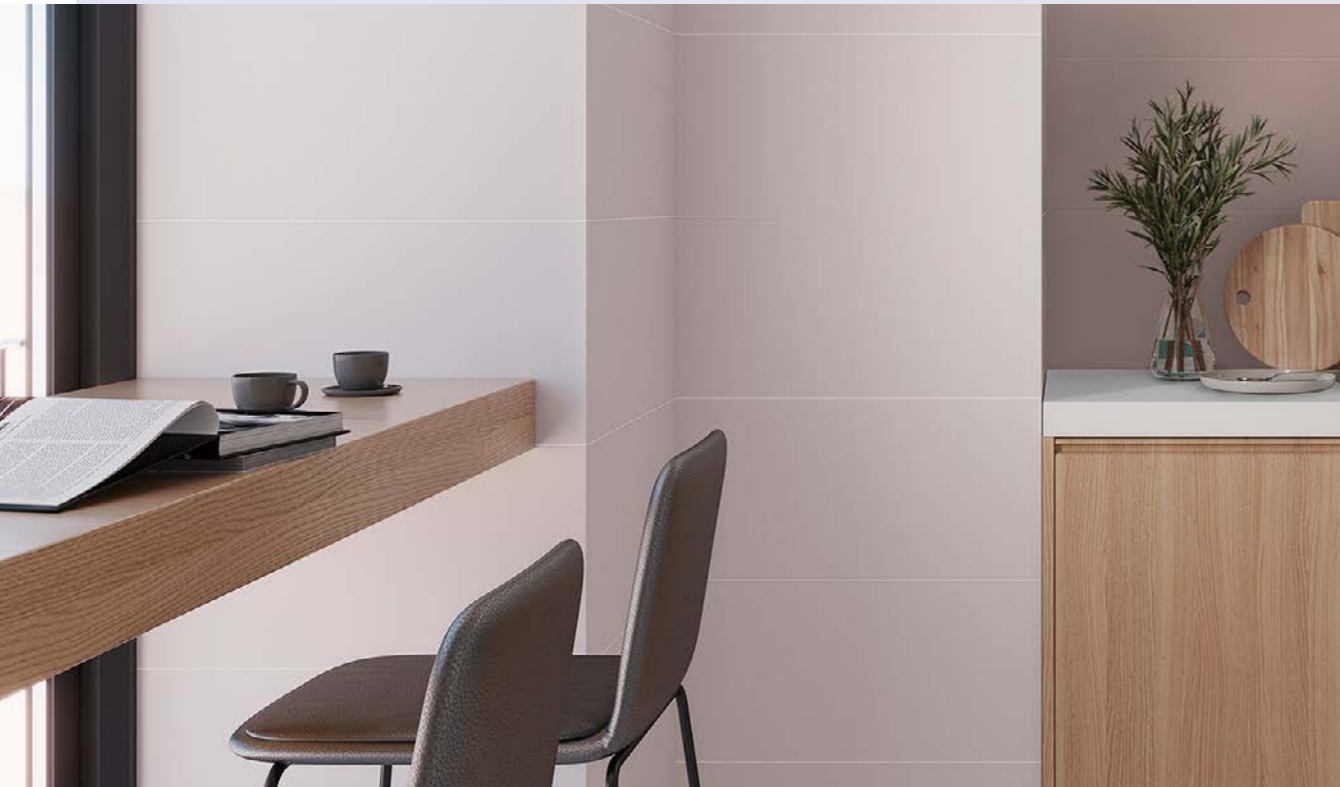

INDEX

MINT	04
BLUE	05
SKY	06
PINK	07
VIOLET	08
BEIGE	09
MOHA	10
BLACK	11
WHITE	12
GREY	13
TERRACOTTA	14